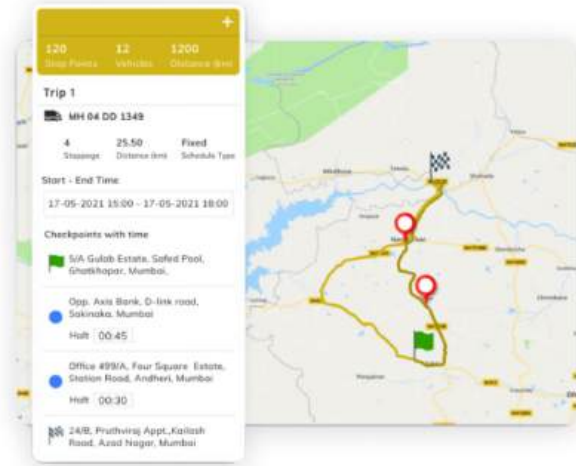

- ✓ Centralised dashboard for monitoring entire fleet
- ✓ Vehicle vitals monitoring (fuel, tyre pressure, etc..) and remote immobilization
- ✓ Real-time location tracking and status updates
- ✓ Instant alerts in case of tracker unplugging, crashes and unauthorised access.
- ✓ Customisable alerts like geofence breach, route deviation and unplanned halts.
- ✓ Historical trip data with advanced features like playback.

# Reference: Application Screenshot

Nearest Driver Dispatch

Job Module

Route Optimization

Sharing Fleet Location Via Links

Elock

Live Streaming

Inside Van Camera View