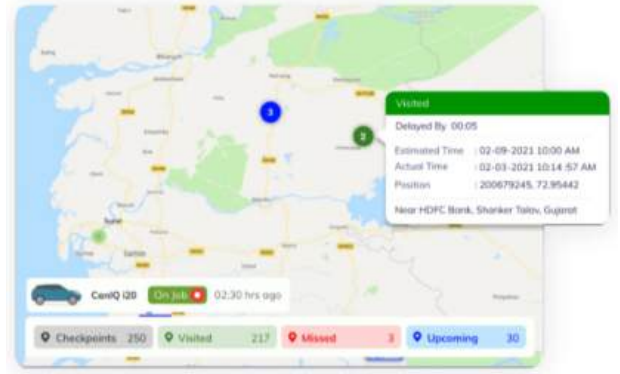

- ✓ Centralised dashboard for monitoring entire fleet
- ✓ Vehicle vitals monitoring (fuel, tyre pressure, etc..) and remote immobilization
- ✓ Real-time location tracking and status updates
- ✓ Instant alerts in case of tracker unplugging, crashes and unauthorised access.
- ✓ Customisable alerts like geofence breach, route deviation and unplanned halts.
- ✓ Historical trip data with advanced features like playback.

# Reference: Application Screenshot

Nearest Driver Dispatch

Job Module

Route Optimization

Sharing Fleet Location Via Links

Elock

Live Streaming

Inside Van Camera View