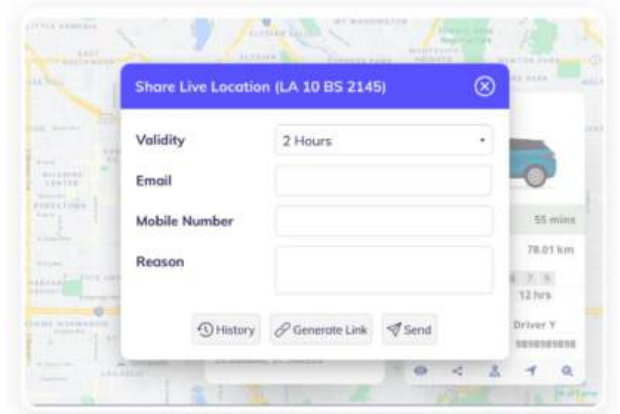

- ✓ Centralised dashboard for monitoring entire fleet
- ✓ Vehicle vitals monitoring (fuel, tyre pressure, etc..) and remote immobilization
- ✓ Real-time location tracking and status updates
- ✓ Instant alerts in case of tracker unplugging, crashes and unauthorised access.
- ✓ Customisable alerts like geofence breach, route deviation and unplanned halts.
- ✓ Historical trip data with advanced features like playback.

# Reference: Application Screenshot

Nearest Driver Dispatch

Job Module

Route Optimization

Sharing Fleet Location Via Links

Elock

Live Streaming

Inside Van Camera View