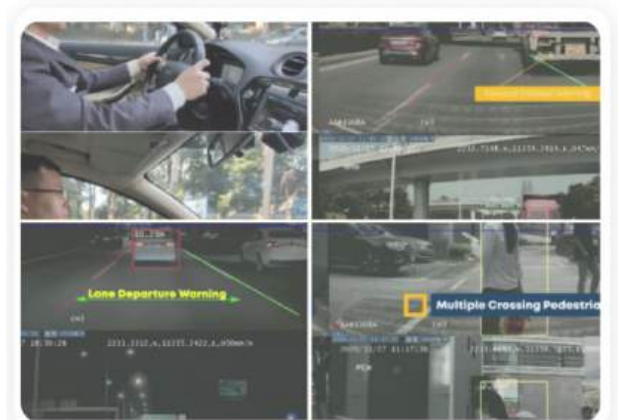

- ✓ Centralised dashboard for monitoring entire fleet
- ✓ Vehicle vitals monitoring (fuel, tyre pressure, etc..) and remote immobilization
- ✓ Real-time location tracking and status updates
- ✓ Instant alerts in case of tracker unplugging, crashes and unauthorised access.
- ✓ Customisable alerts like geofence breach, route deviation and unplanned halts.
- ✓ Historical trip data with advanced features like playback.

# Reference: Application Screenshot

Nearest Driver Dispatch

Job Module

Route Optimization

Sharing Fleet Location Via Links

Elock

Live Streaming

Inside Van Camera View